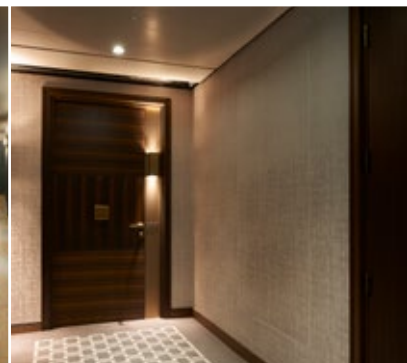

Talk to our Technical team to discuss your needs

call 020 3880 0339 / email sales@selo-uk.com

Follow Selo on: