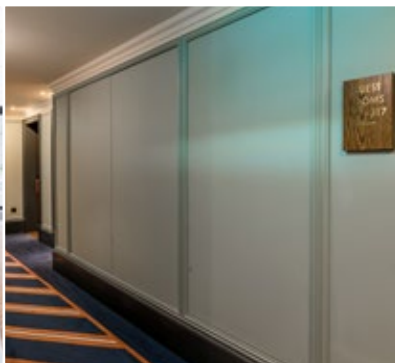

Talk to our Technical team to discuss your needs

call 020 3880 0339 / email sales@selo-uk.com

Follow Selo on: