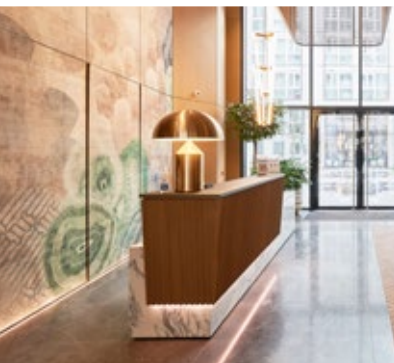

Talk to our Technical team to discuss your needs

call 020 3880 0339 / email sales@selo-uk.com

Follow Selo on: