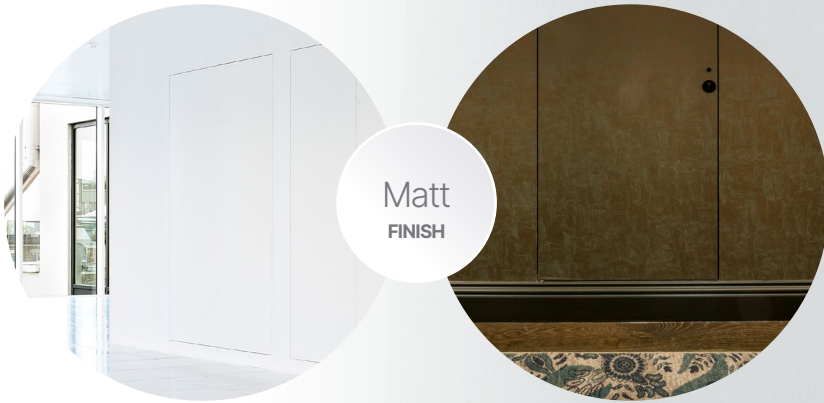

Quadra+ Riser Doors

Finishing & Decoration

Customise your doorset to suit your interior. As standard, the Quadra+ doorset receives a powder coated finish, ready to be installed, overpainted or wallpapered.

Powder Coated Dead Matt

Standard RAL 9010

The matt finish is provided in a standard RAL 9010 colour. Leave unpainted or emulsion paint with the rest of the wall to conceal the door. Alternatively, the door can be wallpapered* to match your surrounding decor.