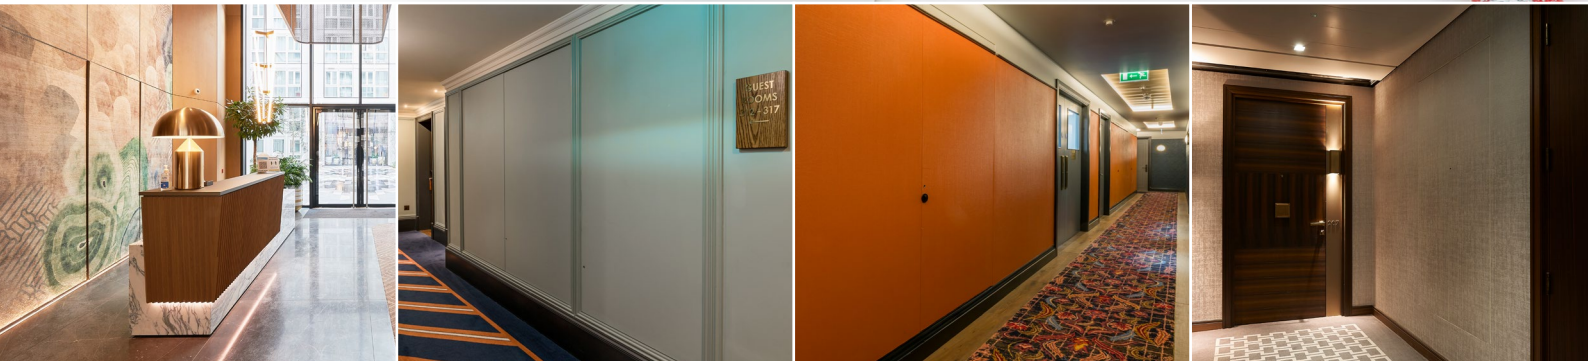

Talk to our Technical team to discuss your needs

call 020 3880 0339 / email sales@selo-uk.com

Follow Selo on: